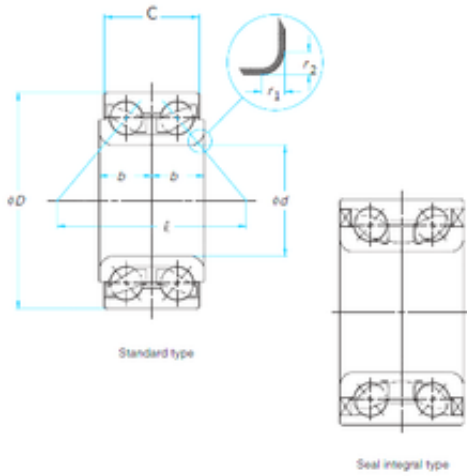

KOYO BEARING LTD

45 mm x 84 mm x 42 mm timken 510050 bearing

Bearing No. 510050

Size	45x84x42 mm
Bore Diameter	45 mm
Outer Diameter	84 mm
Width	42 mm
d	45 mm
D	84 mm
B	42 mm

510050 Bearing 2D drawings and 3D CAD models