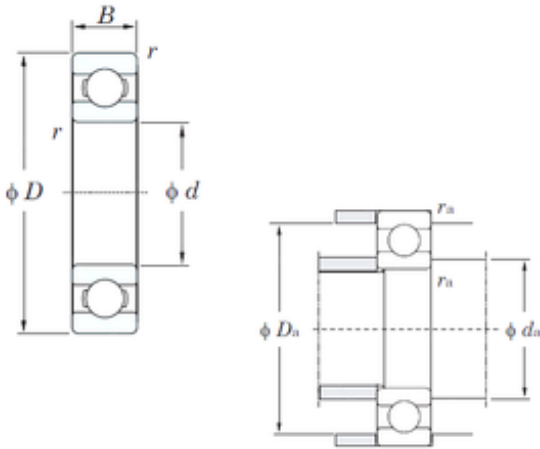

## 20 mm x 42 mm x 12 mm koyo 6004 bearing

Bearing No. 6004

6004 Bearing 2D drawings and 3D CAD models

Size	20x42x12 mm
Bore Diameter	20 mm
Outer Diameter	42 mm
Width	12 mm
d	20 mm
D	42 mm
B	12 mm
C	12 mm
r min.	0,6 mm
da min.	24 mm
Da max.	38 mm
ra max.	0,6 mm
Weight	0,069 Kg
Basic dynamic load rating (C)	9,4 kN
Basic static load rating (C0)	5,05 kN
(Grease) Lubrication Speed	17000 r/min
(Oil) Lubrication Speed	21000 r/min
Category	Single Row Ball Bearings
Inventory	0.0
Manufacturer Name	KOYO
Minimum Buy Quantity	N/A
Weight / Kilogram	0.073
EAN	0605790043437
Product Group	B00308
Enclosure	Open
Precision Class	ABEC 1   ISO P0

# KOYO BEARING LTD

Maximum Capacity / Filling Slot	No
Rolling Element	Ball Bearing
Snap Ring	No
Internal Special Features	No
Cage Material	Steel
Internal Clearance	C0-Medium
Inch - Metric	Metric
Long Description	20MM Bore; 42MM Outside Diameter; 12MM Outer Race Diameter; Open; Ball Bearing; ABEC 1   ISO P0; No Filling Slot; No Snap Ring; No Internal Special Features
Category	Single Row Ball Bearing
UNSPSC	31171504
Harmonized Tariff Code	8482.10.50.68
Noun	Bearing
Keyword String	Ball
Manufacturer URL	<a href="http://www.koyousa.com">http://www.koyousa.com</a>
Manufacturer Item Number	6004
Weight / LBS	0.161
Outside Diameter	1.654 Inch   42 Millimeter
Bore	0.787 Inch   20 Millimeter
Outer Race Width	0.472 Inch   12 Millimeter
Bearing No.	6004
r(min)	0.6
Cr	11.7
C0r	5.05
Cu	0.350
f0	13.9
Grease lub.	17000
Oil lub.	21000