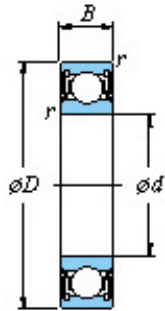

KOYO BEARING LTD

17 x 47 x 14 koyo 6303 2rs bearing

Bearing No. 6303 2rs

■ Mounting dimensions

6303 2rs Bearing 2D drawings and 3D CAD models

Bearing No.	6303 2RS
d	17
D	47
B	14
r(min)	1
Cr	17.0
C0r	6.65
Cu	0.550
f0	12.4
Grease lub.	15000
da(min)	22
da(max)	24.3
Da(max)	42
ra(max)	1
(Refer.)Mass(Open type)(kg)	0.115