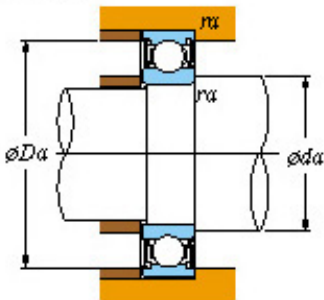

KOYO BEARING LTD

17 x 47 x 14 koyo 6303 2rs bearing

Bearing No. 6303 2rs

■ Mounting dimensions

6303 2rs Bearing 2D drawings and 3D CAD models

Bearing No.	6303 2RS
d	17
D	47
B	14
r(min)	1
Cr	17.0
C0r	6.65
Cu	0.550
f0	12.4
Grease lub.	15000
da(min)	22
da(max)	24.3
Da(max)	42
ra(max)	1
(Refer.)Mass(Open type)(kg)	0.115