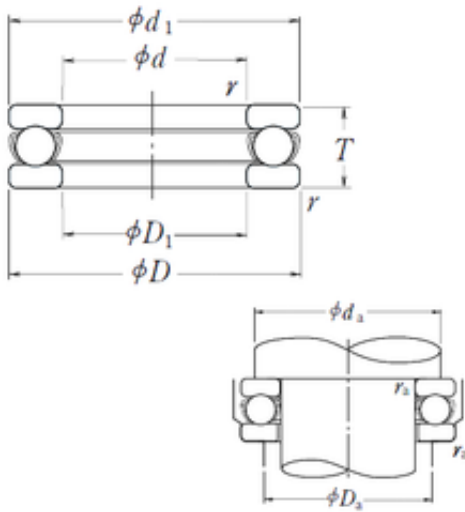

## nsk 51105 bearing

Bearing No. 51105

Size	25x42x11 mm
Bore Diameter	25 mm
Outer Diameter	42 mm
Width	11 mm
d	25 mm
D	42 mm
T	11 mm
d1	42 mm
r min.	0,6 mm
D1	26 mm
da min.	35 mm
Da max.	32 mm
ra max.	0,6 mm
Weight	0,056 Kg
Basic dynamic load rating (C)	19,7 kN
Basic static load rating (C0)	37 kN
(Grease) Lubrication Speed	4800 r/min
Category	Thrust Ball Bearing
Inventory	0.0
Manufacturer Name	NSK
Minimum Buy Quantity	N/A
Weight / Kilogram	0.05
EAN	0029176026409
Product Group	B00308
Rolling Element	Ball Bearing
Thrust Bearing	Yes

## KOYO BEARING LTD

Single or Double Direction	Single Direction
Banded	No
Cage Material	Steel
Precision Class	Non-Precision
Component Description	Roller Assembly Plus Raceways
Other Features	Single Row   With Flat Seat
Long Description	25MM Bore 1; 26MM Bore 2; 42MM Outside Diameter; 11MM Height; Ball Bearing; Single Direction; Not Banded; Steel Cage; Non-Precision
Inch - Metric	Metric
Category	Thrust Ball Bearings
UNSPSC	31171552
Harmonized Tariff Code	8482.10.50.08
Noun	Bearing
Keyword String	Ball Thrust
Manufacturer URL	<a href="http://www.nskamericas.com">http://www.nskamericas.com</a>
Manufacturer Item Number	51105
Weight / LBS	0.12346
Overall Height with Aligning Washer	0 Inch   0 Millimeter
Bore 2	1.024 Inch   26 Millimeter
Height	0.433 Inch   11 Millimeter
Outside Diameter	1.654 Inch   42 Millimeter
Bore 1	0.984 Inch   25 Millimeter
bore diameter:	25 mm
static load capacity:	3800 kg
outside diameter:	42 mm
dynamic load capacity:	2010 kg
overall width:	11 mm